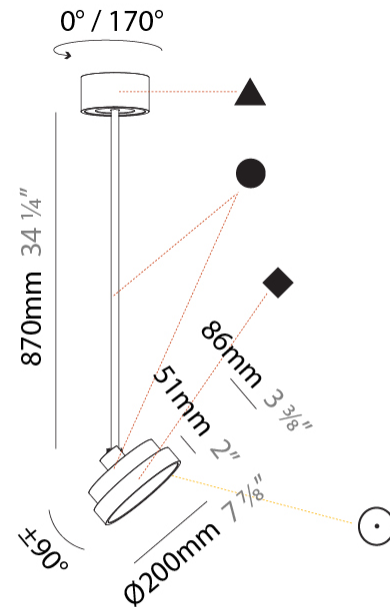

GENERAL

Series: Sign Diva Flex
Subseries: Sign Diva Flex
Brand: Prolicht
Division: Architectural
Mounting Type: Suspension
Mounting Location: Ceiling
Subcategory: Pendant

PHYSICAL

Shape: Round
Diameter (mm): 200
Diameter (in): 7 7/8
Height (mm): 870
Depth (mm): 86
Height (in): 34 1/4
Depth (in): 3 3/8
Light Distribution: Adjustable / Direct
Weight (kg): 2.007
Weight (lbs): 4.42
Diffuser: PMMA - Opal / Micro-Prism / Sparkling Secret / Vintage Industrial
Fixture Finish: SSR / BKV / CWI / CRY / HAB / UFT / ITA / RUA / FTG / MYG / LOD / PUS / FRO / FUP / KIA / POP / BLS / SPG / MEY / GOH / GUM / CHC / COM / ABZ / JAG / OBR / MOS / ROR
Fixture Material: Extruded Aluminum / Steel

ELECTRICAL

Lamp Type: LED (Zhaga Standard)
Input Wattage (W): 12.1
Total Output Wattage (W): 11
Dimming: Tri-Mode (Non-Dimming and Phase Dimming (120Vac only) and 0-10V Dimming)
Driver Included: Yes
Driver Location: Integrated
Driver Type: Constant Current - Universal
Driver Class: Class 2
Input Voltage (V): 120 - 277
Constant Current (MA): 350

LED

Color Temperature (*K): 2700 / 3000 / 3500 / 4000
Max. Delivered Lumen (lm): 836 / 895 / 902 / 921
Nominal Lumen (lm): 1280 / 1370 / 1382 / 1410
CRI: >90 CRI
Lamp Life (hrs): 50000

OPTICAL

Adjustability: Rotational 170°; Tilt 90°

RATINGS AND CERTIFICATIONS

Certified By: Certified for North American Standards
IP rating: IP20